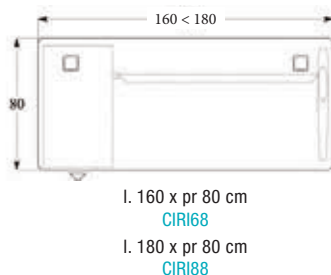

PLANS DROITS AVEC CAISSON PORTEUR RECTANGULAR DESKS WITH CARRIER PEDESTAL