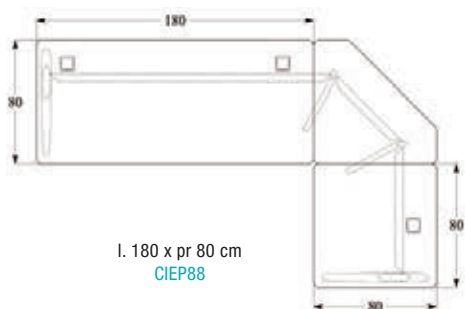

PLANS DROITS AVEC ANGLE 90° ET RETOUR RECTANGULAR DESKS WITH 90° ANGLE AND BACK