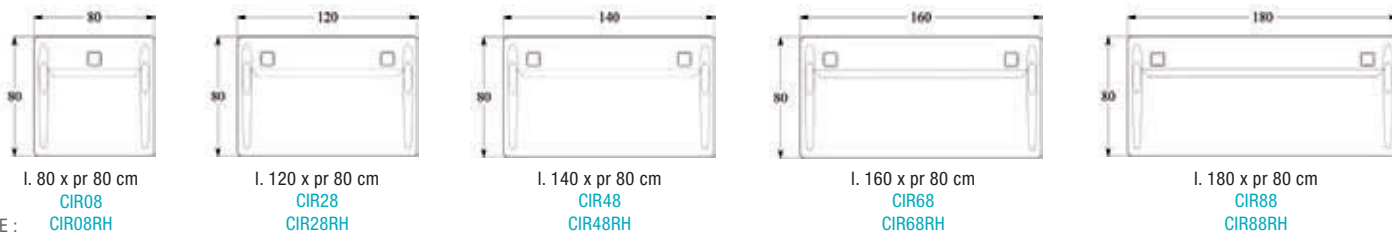

SYNOPTIQUE - OVERVIEW

PLANS DROITS RECTANGULAR DESKS